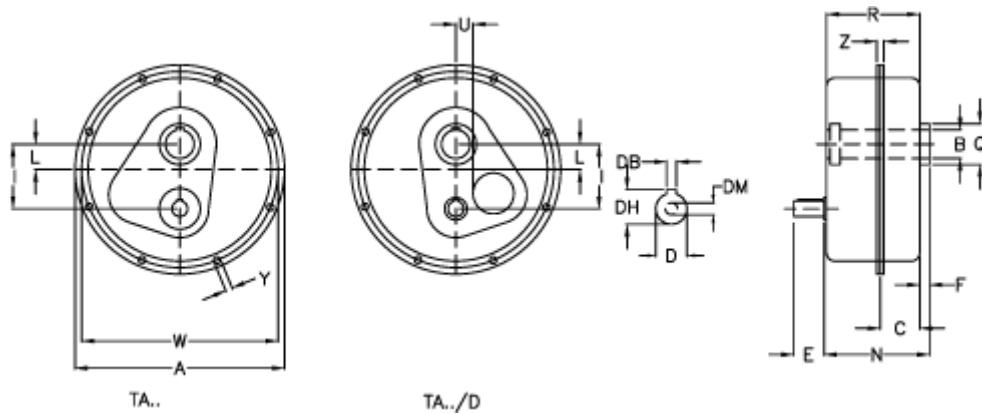

Data Sheet

Article number: 29480351950
 Description: Shaft mount. speed reducer
 TA 35.35D i=19,5 without lubrication

Measures

| | | | | |
|-------------|-------------|-----------|-------------|--------|
| a | = 256 | E = 40 | W | = 240 |
| B G7 | = 35 | F = 12 | Weight (kg) | = 18 |
| C | = 44 | I = 83 | Y | = 8.5 |
| DB | = 6 | L = 23 | Z | = 20.5 |
| Description | = TA 35.35D | N = 126.0 | | |
| DH | = 21.5 | Q = 50 | | |
| D h6 | = 19 | R = 124.0 | | |
| DM | = M6 | U = 21 | | |